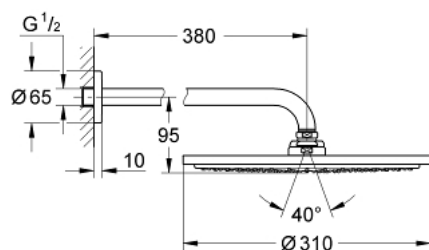

26 066 DL0 RAINSHOWER COSMOPOLITAN 310 HEAD SHOWER SET 380 MM, 1 SPRAY

PRODUKTO APRAŠYMAS

- Spalva: brushed warm sunset
- consisting of:
 - head shower Rainshower Cosmopolitan 310 (27 478 000)
 - material: metal
 - 1 spray pattern:
 - Rain
 - shower arm Rainshower 380 mm (28 361 000)
- GROHE Water Saving 9.5 l/min flow limiter
- GROHE DreamSpray perfect spray pattern
- GROHE Long-Life finish
- SpeedClean anti-lime system