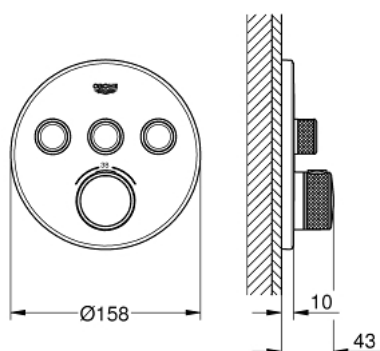

29 121 GL0 GROHTHERM SMARTCONTROL THERMOSTAT FOR CONCEALED INSTALLATION WITH 3 VALVES

PRODUKTO APRAŠYMAS

- Spalva: cool sunrise
- set for final installation for
- GROHE Rapido SmartBox 35 600/35 604
- metal wall escutcheon with GROHE FastFixation (covered escutcheon and shaft sealing, covered fixing), retroactively 6° adjustable
- GROHE Long-Life finish
- GROHE SmartControl push for ON-OFF, turn for volume adjustment from GROHE Water Saving to full flow
- exchangeable symbols
- GROHE TurboStat compact cartridge with wax thermoelement
- GROHE SafeStop at 38°C
- GROHE SafeStop Plus optional temperature limiter at 43°C or 46°C included
- built-in non return valves and dirt strainers
- multiple outlets can be run simultaneously
- without roughing-in-set
- flow performance: outlet A = 23 l/min outlet B = 27 l/min outlet C = 23 l/min outlet A + B = 33 l/min outlet A + B + C = 36 l/min